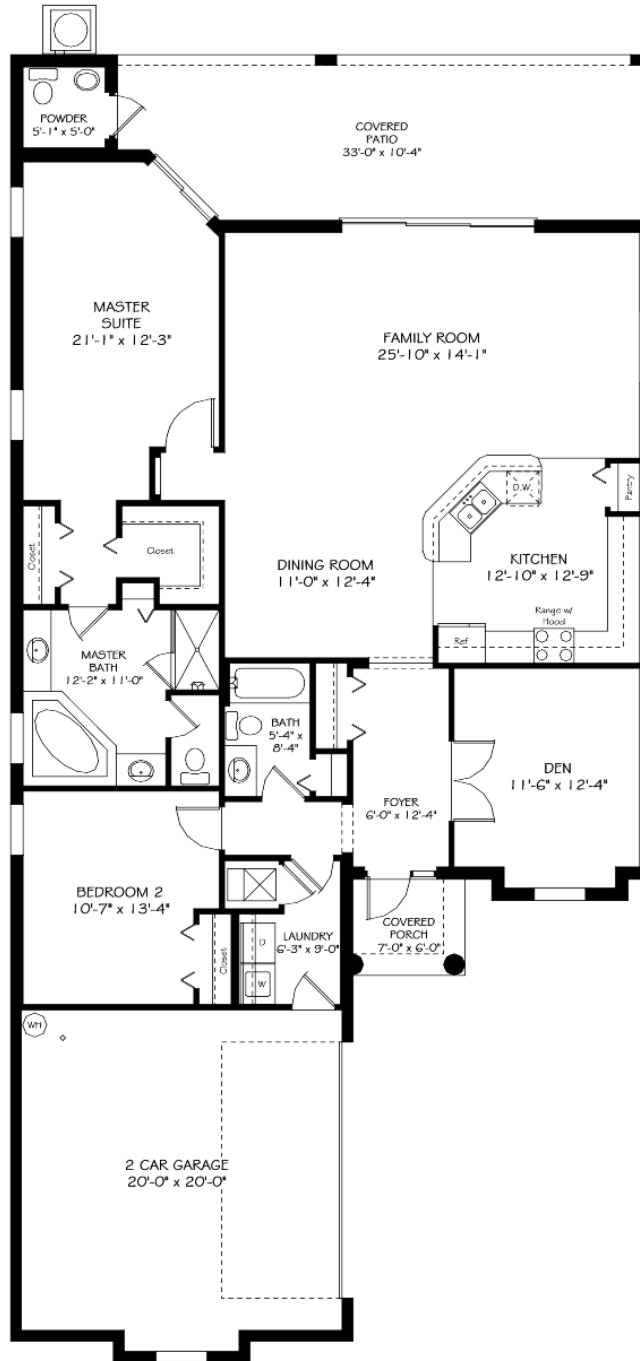

The Bungalow

1,880 Sq. Ft., 2 Bedroom, 2 Bath, 1 Half Bath, 2 Car Garage

Elevation F

Elevation G

LENNAR.COM

See Important Legal Notices for terms and conditions.

The Bungalow

1,880 Sq. Ft., 2 Bedroom, 2 Bath, 1 Half Bath, 2 Car Garage