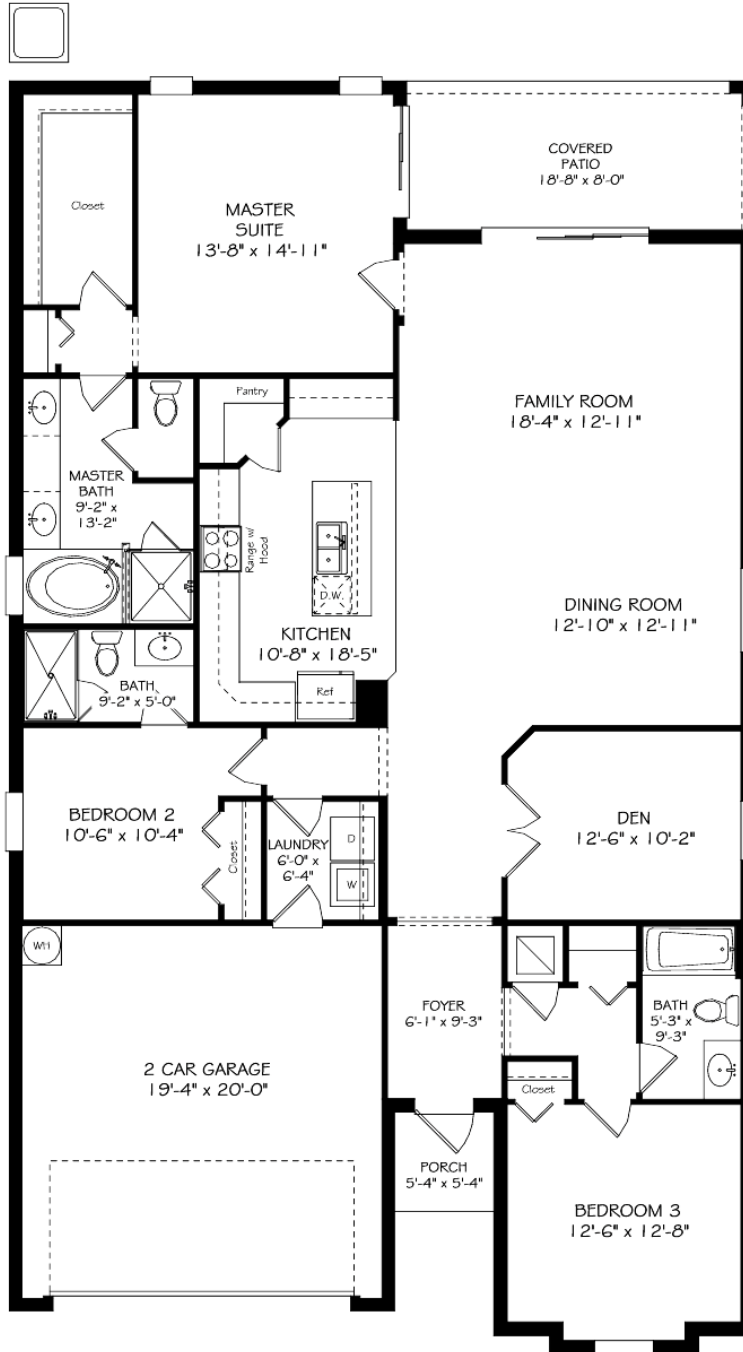

The Cottage

2,032 Sq. Ft., 3 Bedroom, 3 Bath, 2 Car Garage

Elevation F

Elevation G

LENNAR.COM

See Important Legal Notices for terms and conditions.

The Cottage

2,032 Sq. Ft., 3 Bedroom, 3 Bath, 2 Car Garage