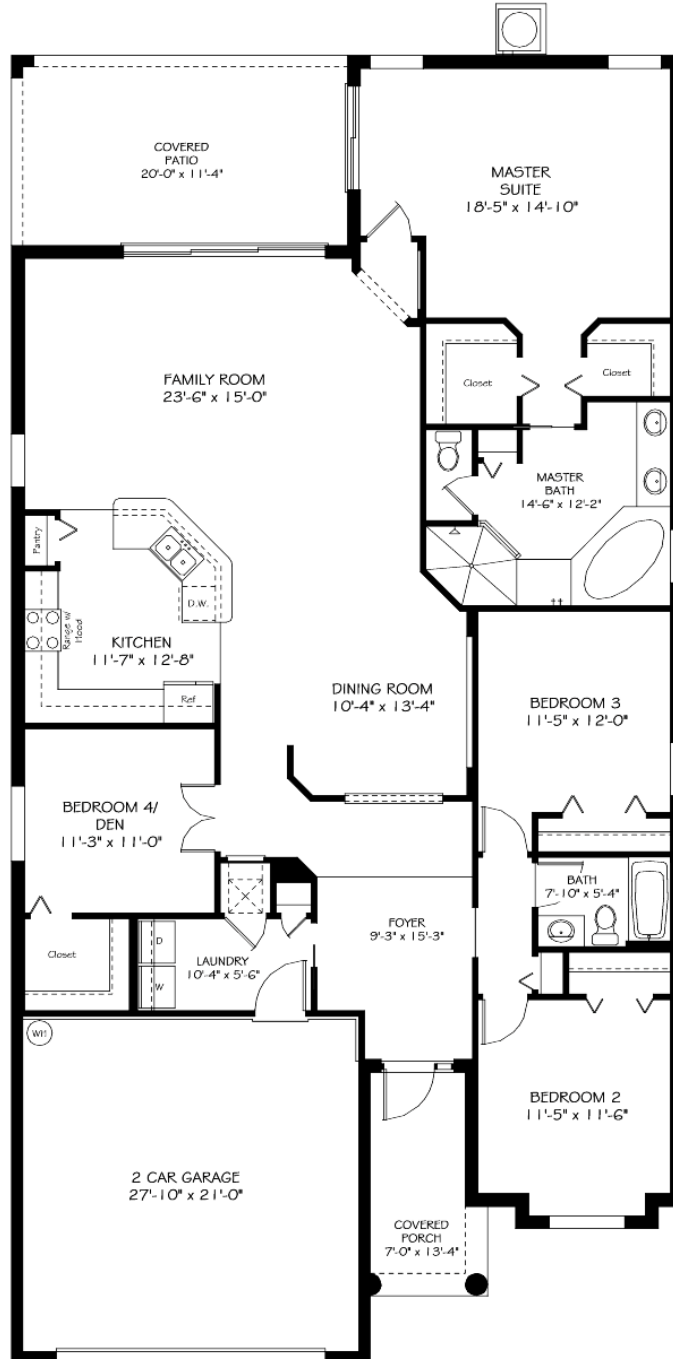

# The Hideaway

2,246 Sq. Ft., 4 Bedroom, 2 Bath, 2 Car Garage

Elevation F

Elevation G

**LENNAR.COM**

See Important Legal Notices for terms and conditions.

# The Hideaway

2,246 Sq. Ft., 4 Bedroom, 2 Bath, 2 Car Garage

**LENNAR.COM**

See Important Legal Notices for terms and conditions.