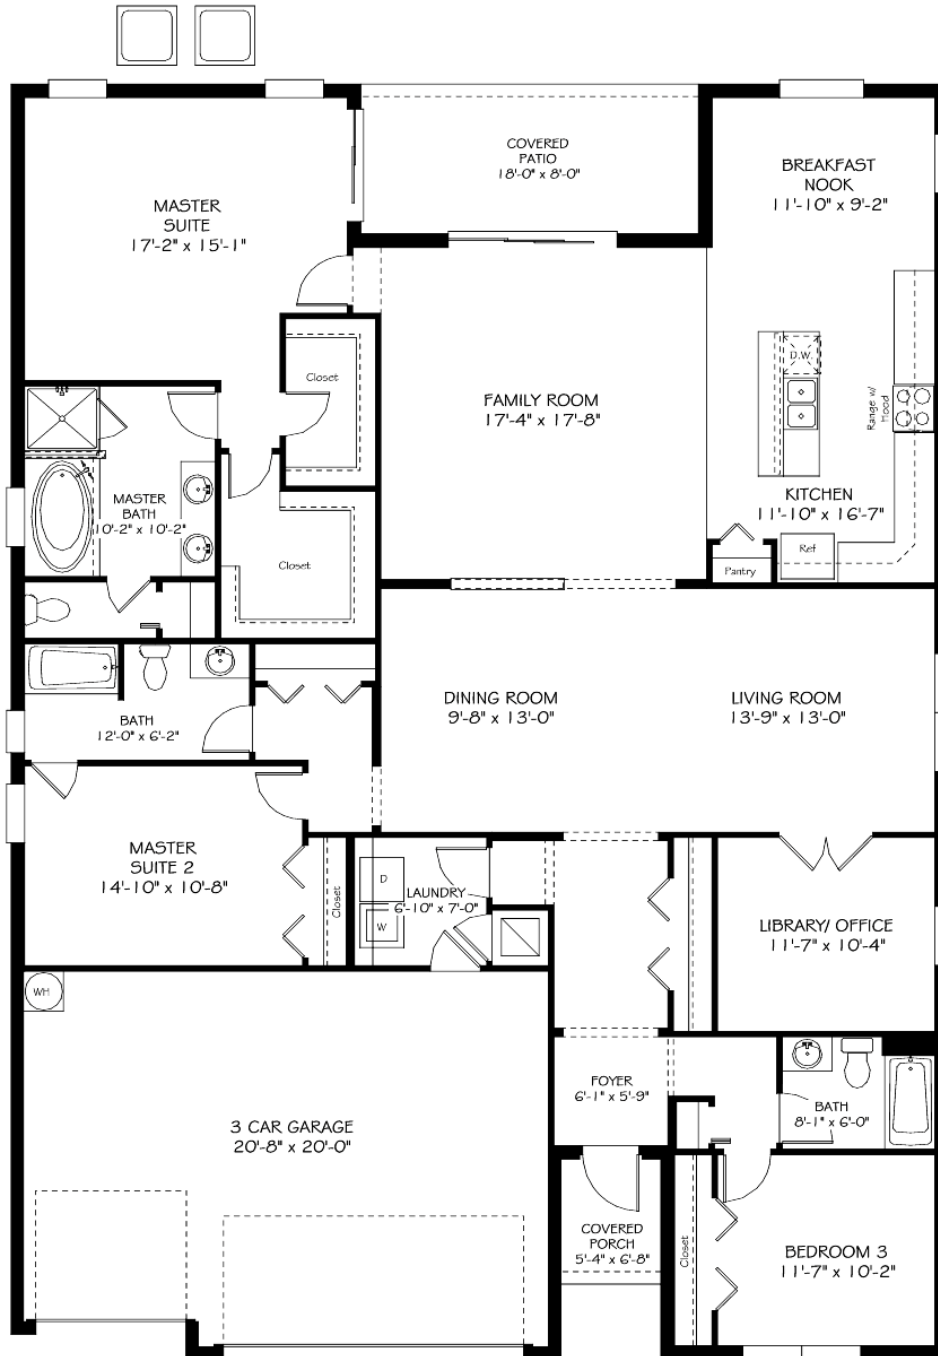

The Verandah

2,599 Sq. Ft., 3 Bedroom, 3 Bath, 3 Car Garage

Elevation F

Elevation G

LENNAR.COM

See Important Legal Notices for terms and conditions.

The Verandah

2,599 Sq. Ft., 3 Bedroom, 3 Bath, 3 Car Garage