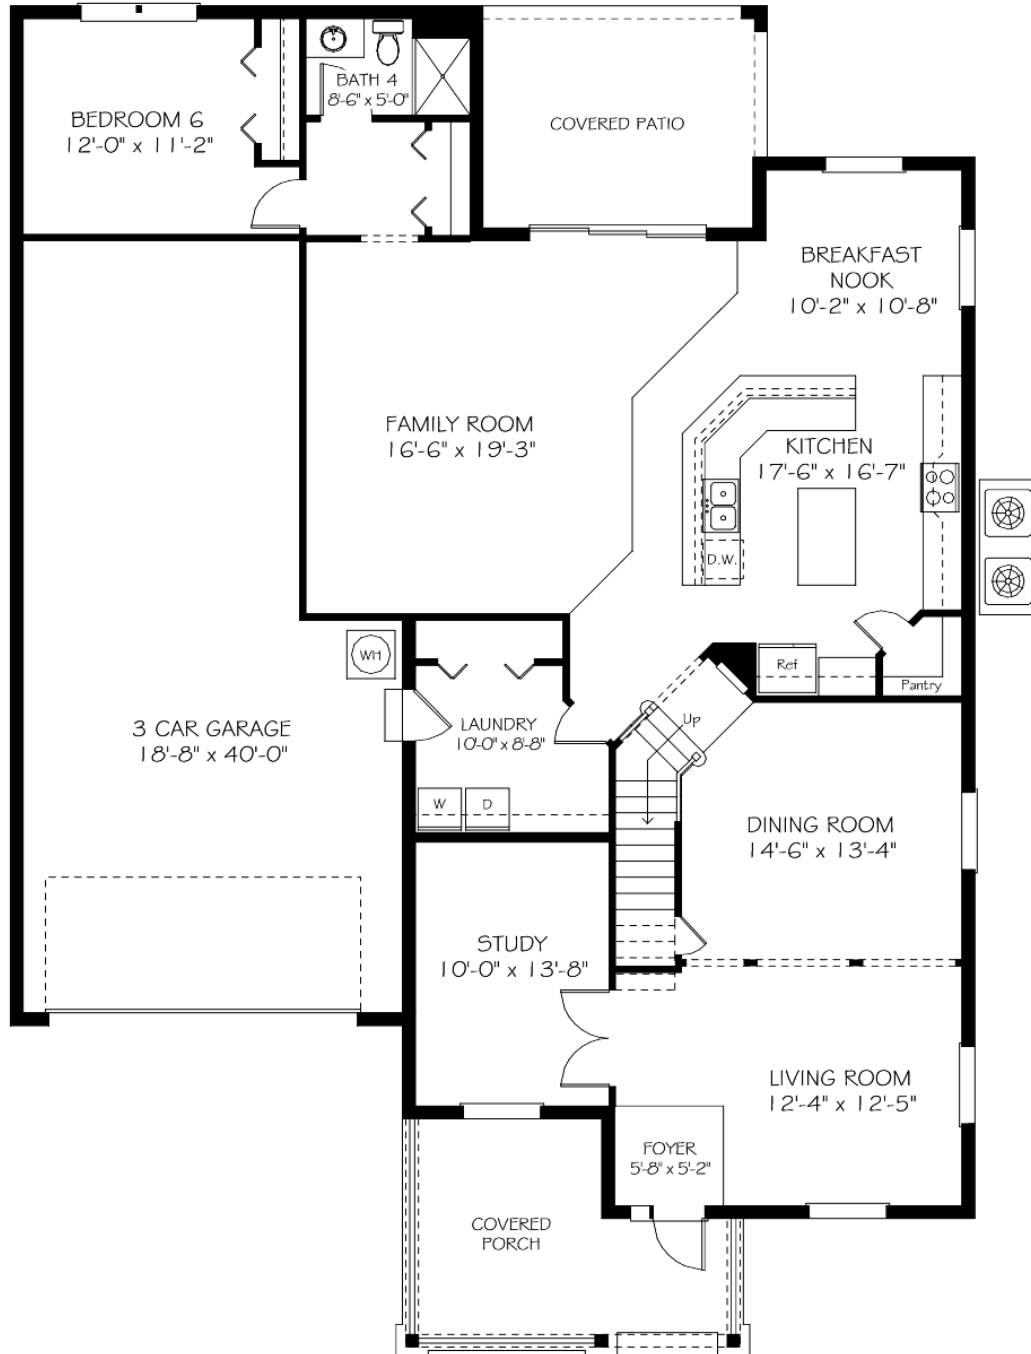

# Brandywine

4,529 Sq. Ft., 6 Bedroom, 3 Bath, 1 Half Bath, 2 Car Garage

**LENNAR.COM**

See Important Legal Notices for terms and conditions.